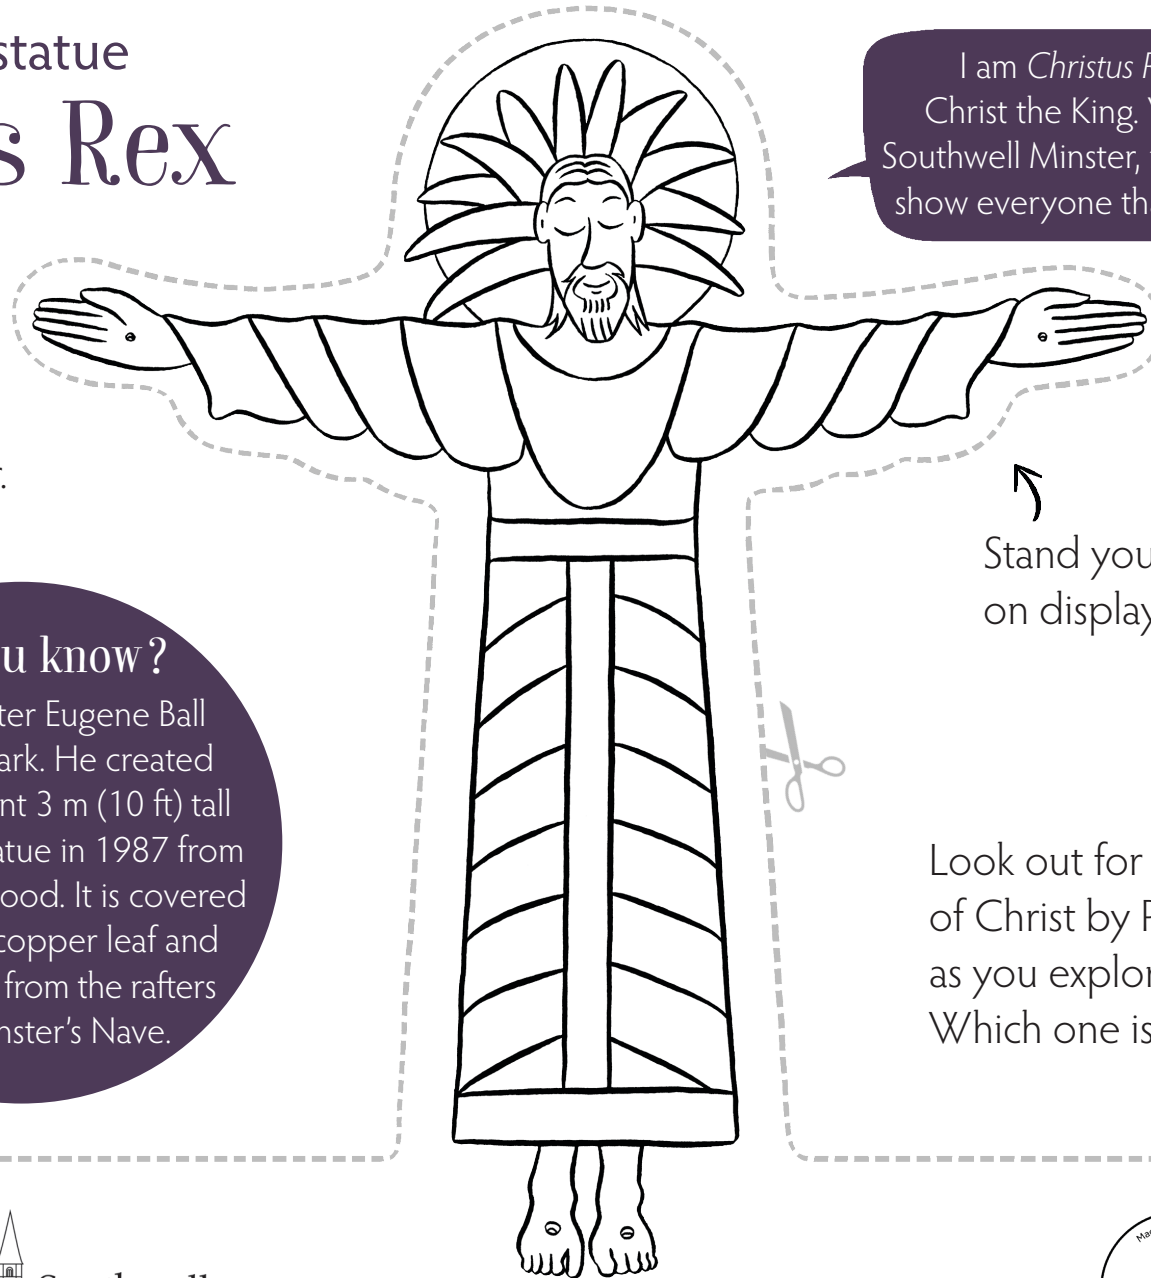

Make your own statue Christus Rex

Colour in and cut out your *Christus Rex* statue. Curve the base into a ring and slot the two sides together.

I am *Christus Rex* which means Christ the King. When people visit Southwell Minster, my outstretched arms show everyone that they are welcome.

Stand your *Christus Rex* on display at home.

Did you know?

Sculptor Peter Eugene Ball lives in Newark. He created the magnificent 3 m (10 ft) tall *Christus Rex* statue in 1987 from oak and elm wood. It is covered in gold and copper leaf and shines down from the rafters in the Minster's Nave.

Look out for more sculptures of Christ by Peter Eugene Ball as you explore the Minster. Which one is your favourite?

Southwell
Minster

Christus Rex
Southwell Minster